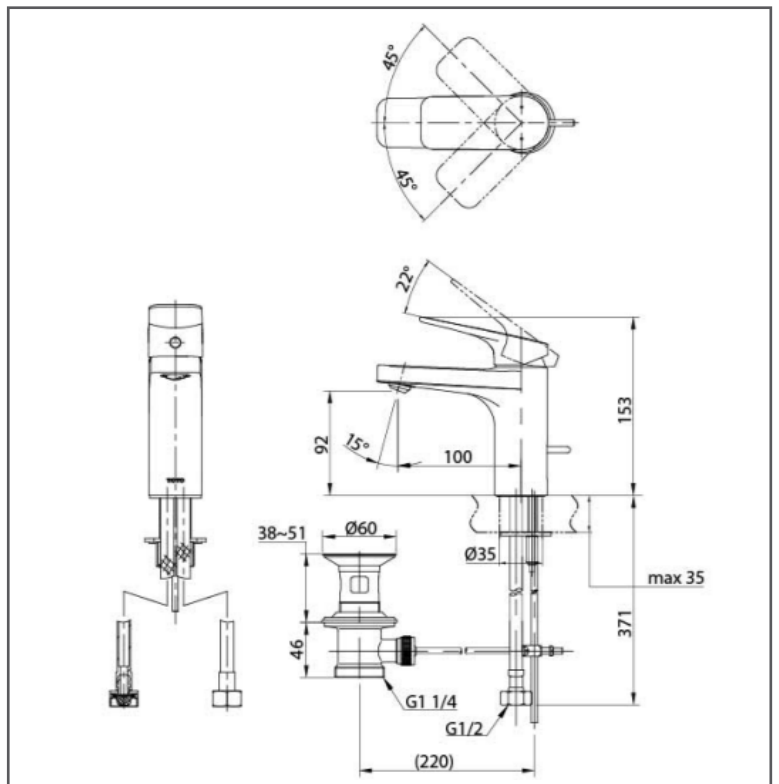

### SPECIFICATIONS

- Water Pressure : 0.25MPa ~ 0.75MPa
- Hole : 1 Hole
- Finish : Nickel Chrome
- Material : Brass
- Size : 50W x 172D x 153H mm

### PARTS DISCRPTION

- TTLR302F-1NR2  
Single Lever Washbasin Faucet w/ Pop-up Waste
- TTLR302FR2  
Single Lever Washbasin Faucet w/o Pop-up Waste

TTLR302F-1NR2/ TTLR302FR2

Please consult, TOTO representative for more details.